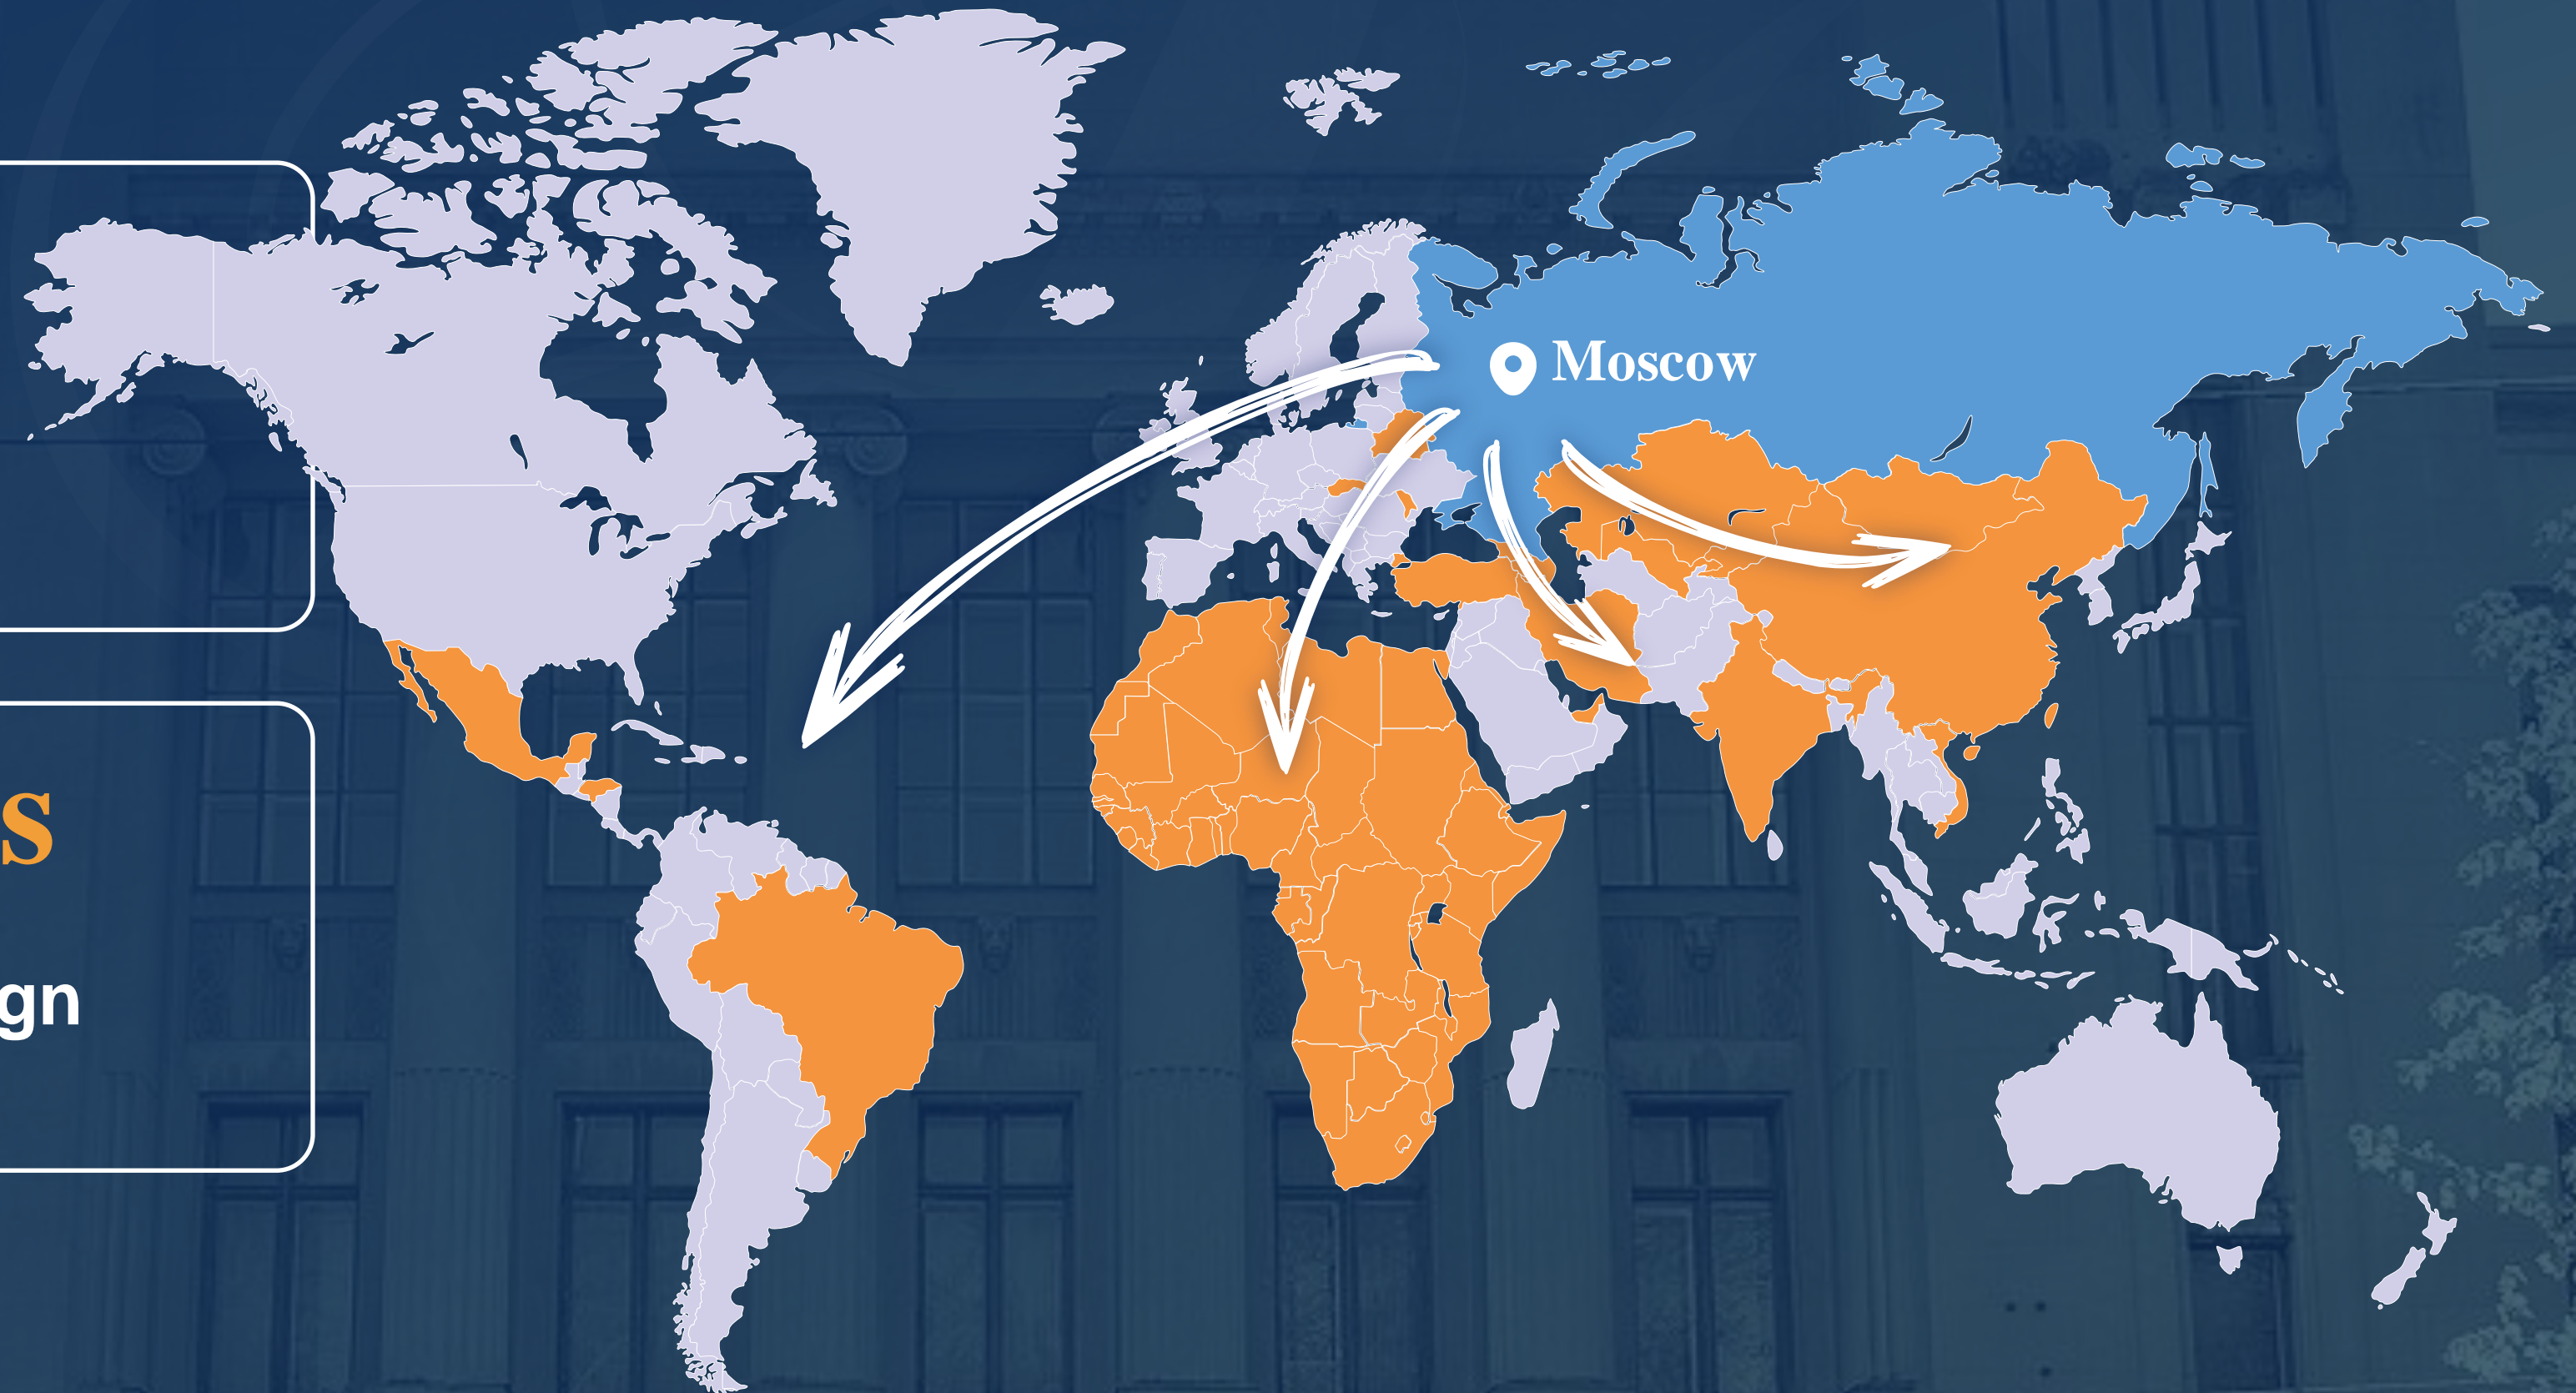

International research and study space

Agreements with
Universities

200 +

90 + courses

are available in foreign
languages